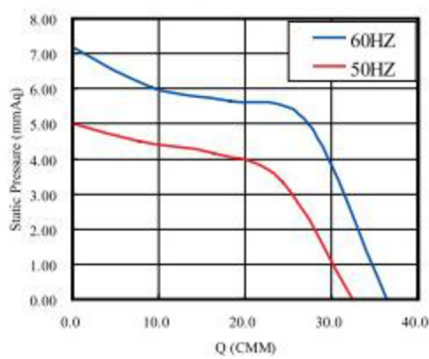

Model Number	Size (mm)			Voltage (V)	Frequency (Hz)	Current (A)	Power (W)	Speed (RPM)	Air Flow (CFM)	Pressure (mmH2O)	Noise dB(A)	Weight (kg)
	A	B	C									
CA15068V22BHWE	700	730	886	220	50/60	1.2/1.1	156/210	950/1150	1168/1274	5.0/7.2	59/63	13.6
CA15098V22BHWE	1000	1030	1166	220	50/60	1.3/1.3	190/265	900/1100	1593/1770	5.0/6.9	59/63	15.8

CA15068V22