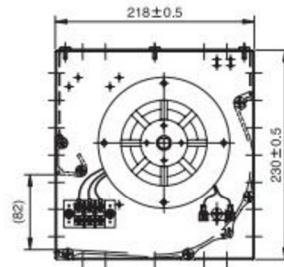

# CA150E- Series

Size	Ø150mm
Housing	Aluminum
Impeller	Aluminum
Motor	AC Type
Operating Temp.	0°C ~ +45°C
Insulation	Class A

Model Number	Size (mm)			Voltage (V)	Frequency (Hz)	Current (A)	Power (W)	Speed (RPM)	Air Flow (CFM)	Pressure (mmH2O)	Noise dB(A)	Weight (kg)
	A	B	C									
CA15068V22BHWE	700	730	886	220	50/60	1.2/1.1	156/210	950/1150	1168/1274	5.0/7.2	59/63	13.6
CA15098V22BHWE	1000	1030	1166	220	50/60	1.3/1.3	190/265	900/1100	1593/1770	5.0/6.9	59/63	15.8

CA15068V22

CA15098V22