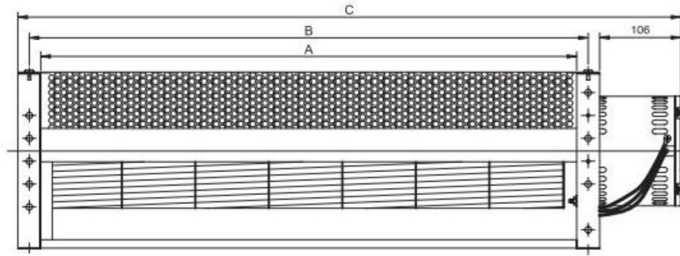

# CA150E- Series

Size	Ø150mm
Housing	Aluminum
Impeller	Aluminum
Motor	AC Type
Operating Temp.	0°C ~ +45°C
Insulation	Class A

Model Number	Size (mm)			Voltage (V)	Frequency (Hz)	Current (A)	Power (W)	Speed (RPM)	Air Flow (CFM)	Pressure (mmH2O)	Noise dB(A)	Weight (kg)
	A	B	C									
CA15068V22BHWE	700	730	886	220	50/60	1.2/1.1	156/210	950/1150	1168/1274	5.0/7.2	59/63	13.6
CA15098V22BHWE	1000	1030	1166	220	50/60	1.3/1.3	190/265	900/1100	1593/1770	5.0/6.9	59/63	15.8

CA15068V22

CA15098V22